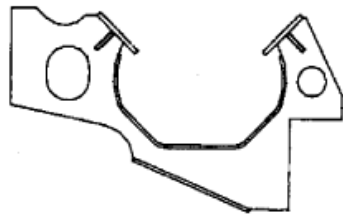

816308

ENGINE MOUNT-
 FRONT STARBORD
 STAGGERED

•847807

ENGINE MOUNT-
 REAR SIDE BY SIDE

816307

ENGINE MOUNT-
 FRONT PORT
 STAGGERED

•847808

ENGINE MOUNT-
 REAR
 STAGGERED

Parts List

| Ref | Class | Part | Description | Qty | Comment | Footnote |
|-----|-------|--------|----------------------------|-----|---------|----------|
| | 10 | 86518 | SCREW (3/8-16X1") | 6 | | |
| | 12 | 20553 | WASHER | 6 | | |
| | | 816308 | ENGINE MOUNT (FRONT STARB | | | |
| | | 847807 | ENGINE MOUNT (REAR SIDE BY | | | |
| | | 816307 | ENGINE MOUNT (FRONT PORT | | | |
| | | 847808 | ENGINE MOUNT (REAR STAGGE | | | |